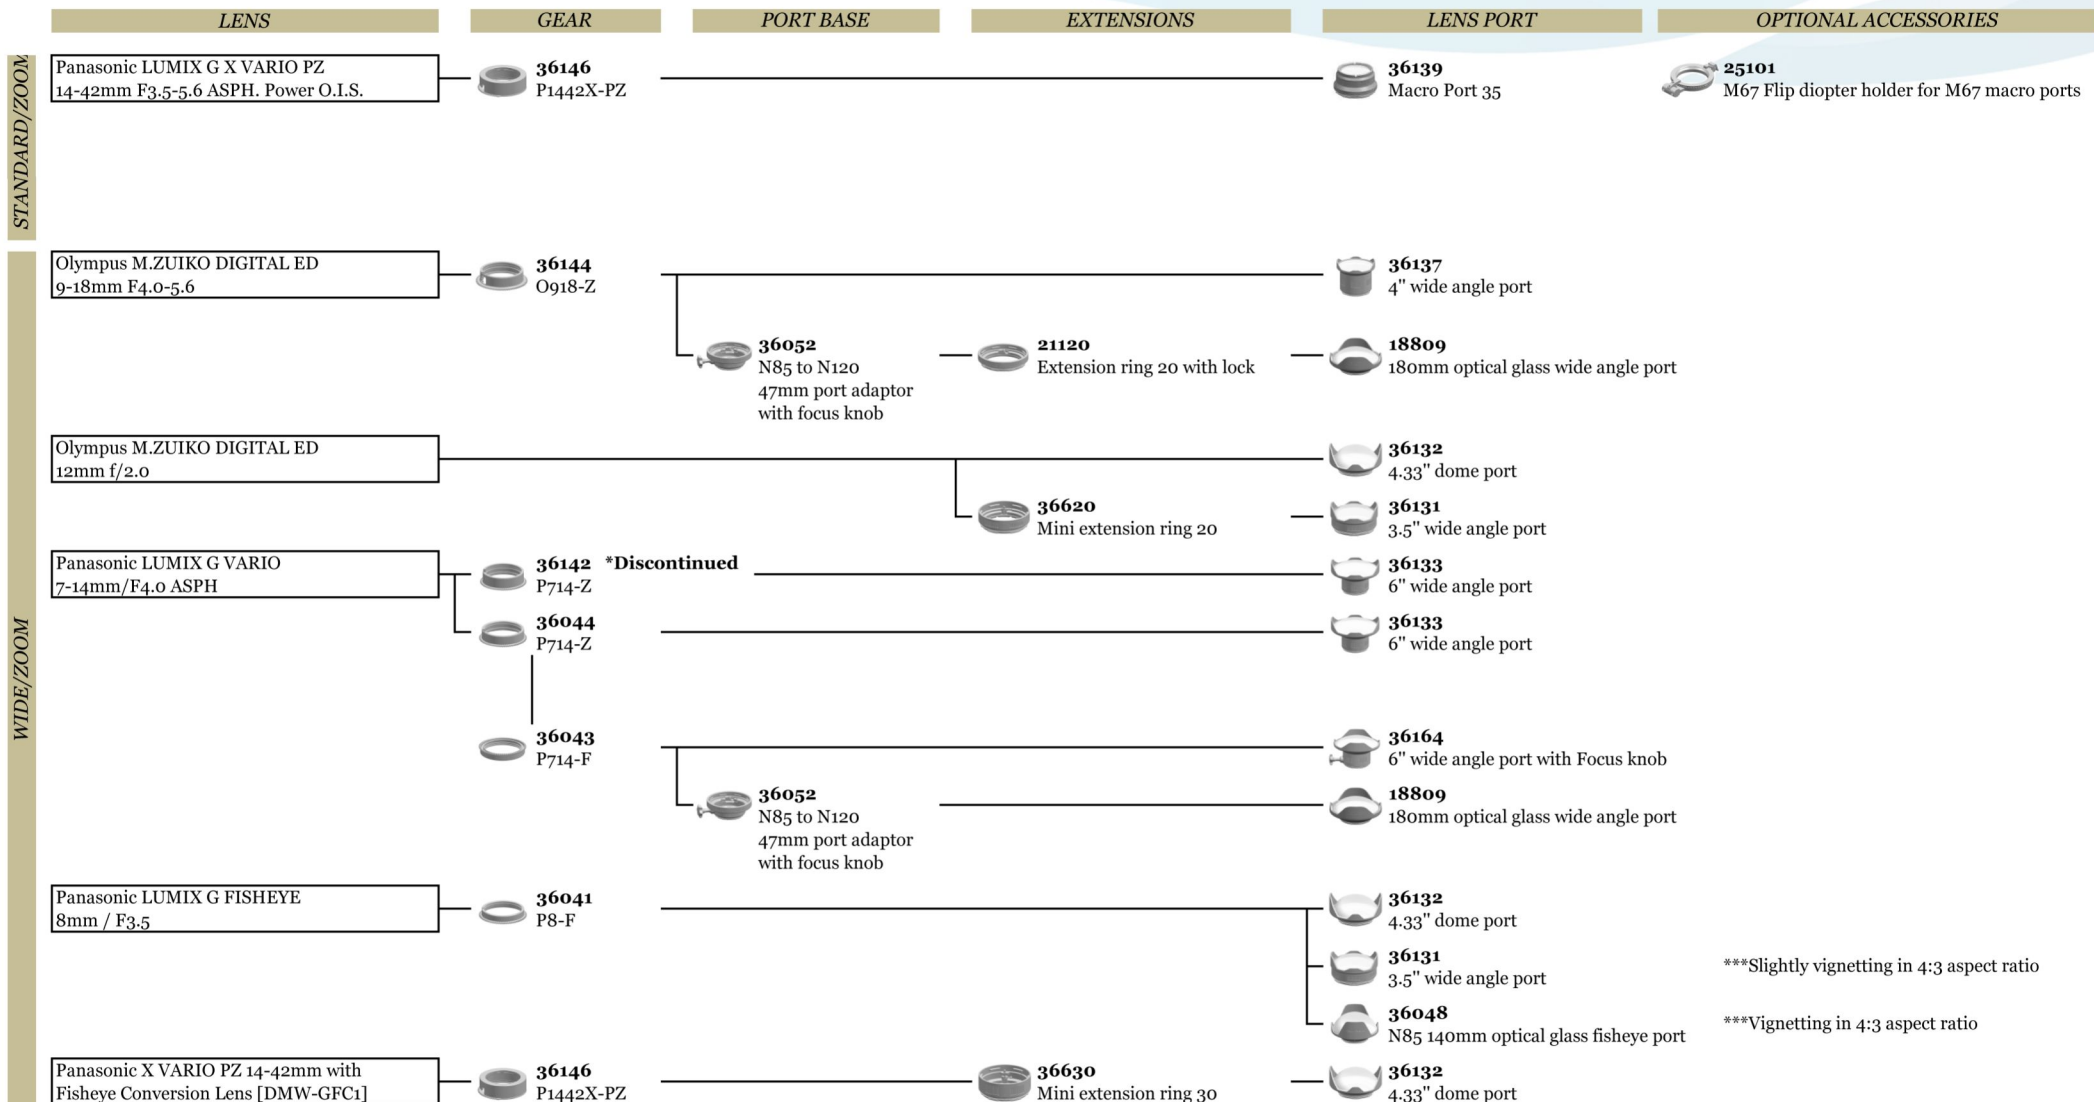

N85 Port System for Panasonic & Olympus & BMPCC M4/3 System