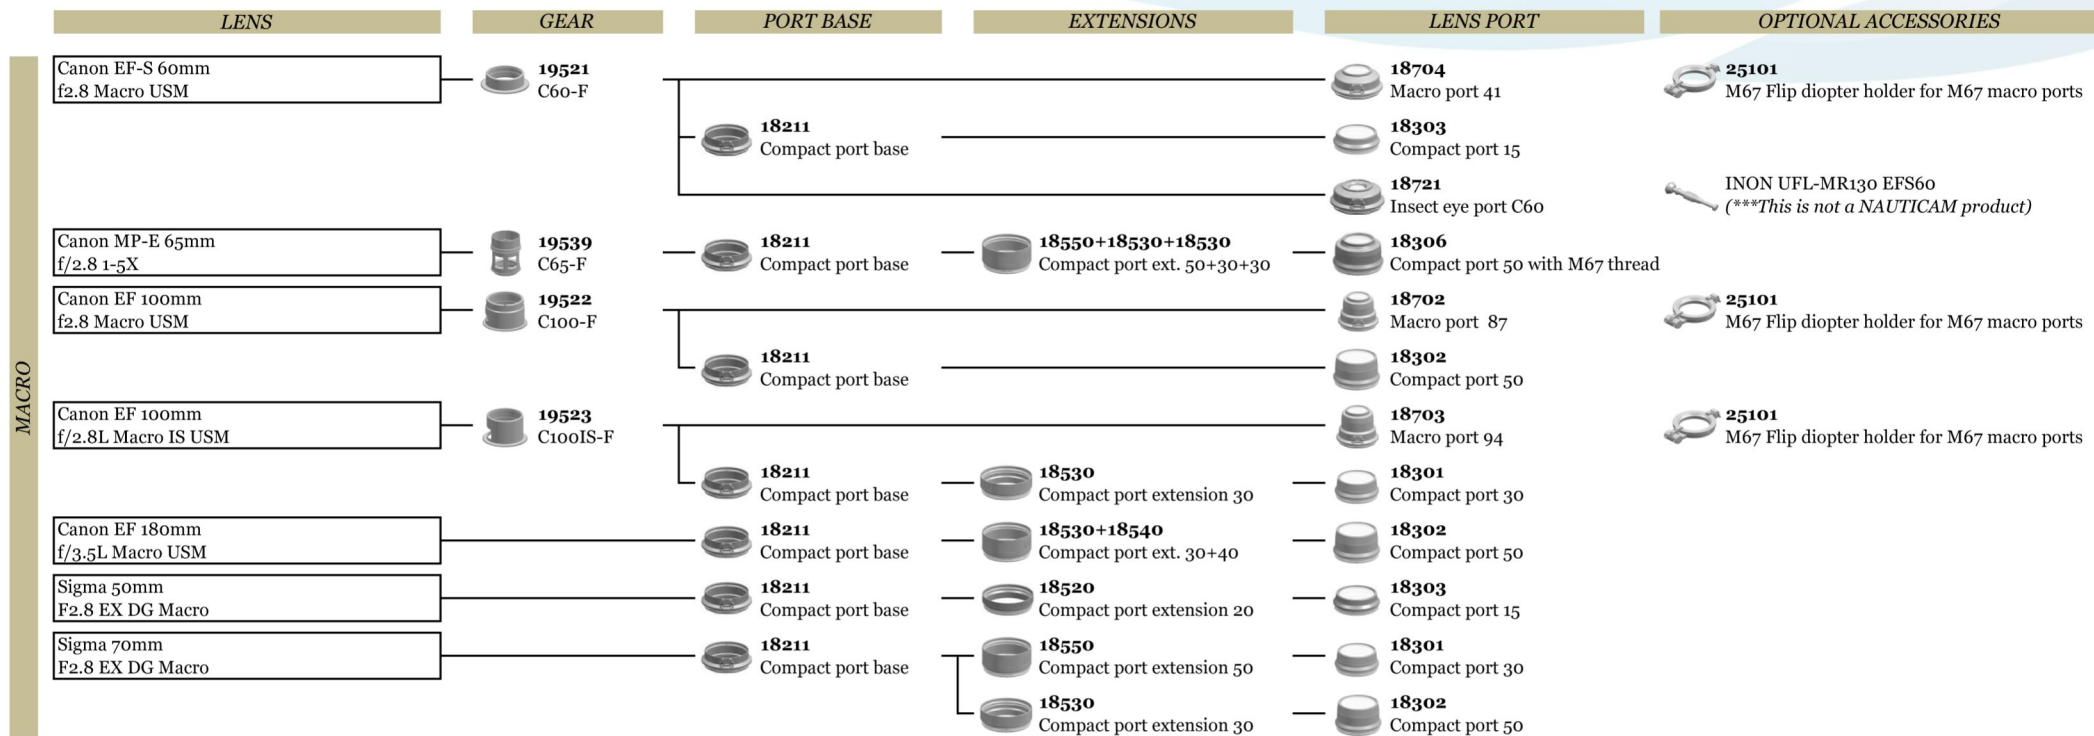

N120 Port System for Canon System