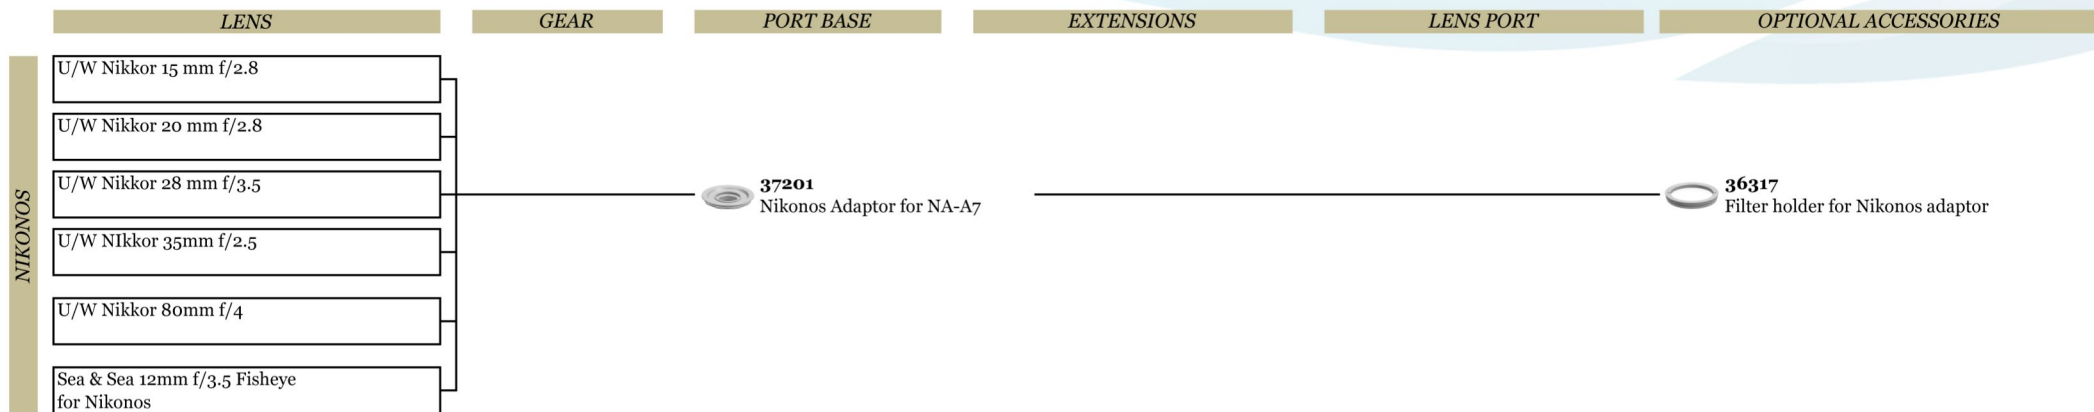

N100 Port System for Sony A7/A7R/A7S System