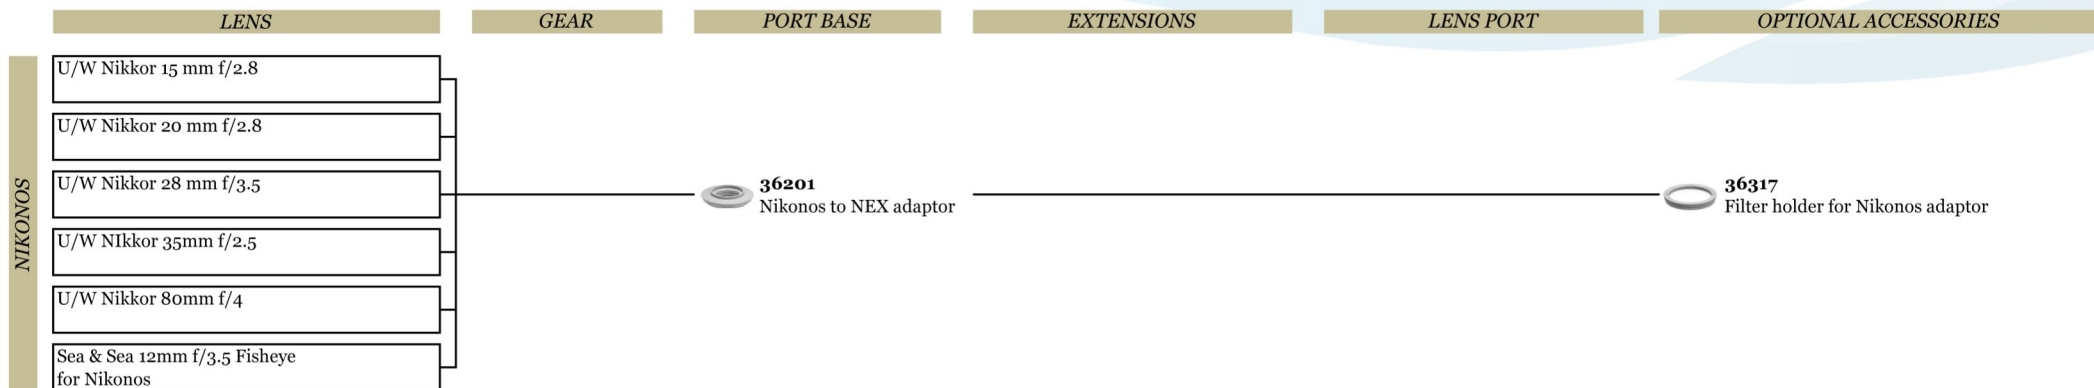

N85 Port System for Sony E-mount System